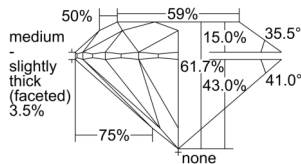

GIA®

FACSIMILE

GIA REPORT 2504263324

Verify this report at GIA.edu

GIA NATURAL DIAMOND DOSSIER®

August 23, 2024
GIA Report Number 2504263324
Shape and Cutting Style ..... Round Brilliant
Measurements ..... 5.05 - 5.10 x 3.13 mm

GRADING RESULTS

Carat Weight ..... 0.50 carat
Color Grade ..... E
Clarity Grade VS2
Cut Grade ..... Excellent

ADDITIONAL GRADING INFORMATION

Polish ..... Excellent
Symmetry ..... Excellent
Fluorescence ..... None
Clarity Characteristics ..... Crystal, Cloud
Inscription(s): GIA 2504263324

PROPORTIONS

Profile to actual proportions

GRADING SCALES

GIA COLOR SCALE	GIA CLARITY SCALE	GIA CUT SCALE	
D	FLAWLESS	EXCELLENT	
E	INTERNALLY FLAWLESS		
F		VVS₁	VERY GOOD
G	VVS₂		
H	VS₁	GOOD	
I	VS₂		
J	SI₁	FAIR	
K	SI₂		
L	I₁	POOR	
M	I₂		
N	I₃		
O			
P			
Q			
R			
S			
T			
U			
V			
W			
X			
Y			
Z