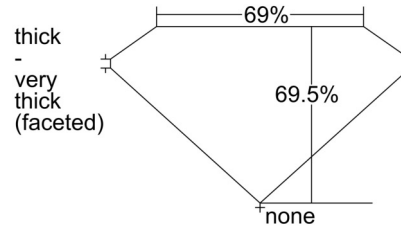

GIA NATURAL DIAMOND GRADING REPORT

November 05, 2024
 GIA Report Number 2508807122
 Shape and Cutting Style Cushion Modified Brilliant
 Measurements 10.20 x 7.13 x 4.96 mm

GRADING RESULTS

Carat Weight 3.08 carat
 Color Grade H
 Clarity Grade SI1

ADDITIONAL GRADING INFORMATION

Polish Very Good
 Symmetry Very Good
 Fluorescence None
 Comments: Additional pinpoints are not shown.

PROPORTIONS

Profile not to actual proportions

CLARITY CHARACTERISTICS

KEY TO SYMBOLS*

- Feather
- Natural
- Indented Natural
- Pinpoint
- Cloud

* Red symbols denote internal characteristics (inclusions). Green or black symbols denote external characteristics (blemishes). Diagram is an approximate representation of the diamond, and symbols shown indicate type, position, and approximate size of clarity characteristics. All clarity characteristics may not be shown. Details of finish are not shown.