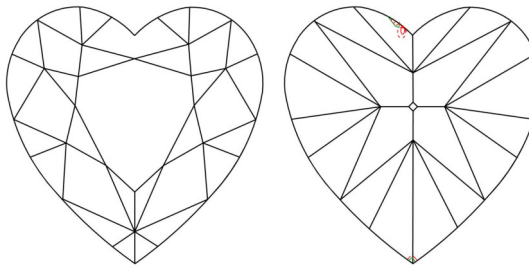

GIA NATURAL COLORED DIAMOND REPORT

January 15, 2025
 Report Type Grading Report
 GIA Report Number 2514077941
 Shape and Cutting Style Heart Modified Brilliant
 Measurements 5.53 x 6.56 x 3.57 mm

Carat Weight 1.01 carat
 Color Grade Fancy Intense Yellow
 Color Origin Natural
 Color Distribution Even
 Clarity Grade VS2
 Proportions:

Profile not to actual proportions

Polish Excellent
 Symmetry Very Good
 Fluorescence None
 Inscription(s): GIA 2514077941

ADDITIONAL INFORMATION

GIA COLORED DIAMOND SCALE

Illustration of GIA fancy color grade interrelationships

GIA CLARITY SCALE

FLAWLESS
INTERNALLY FLAWLESS
VVS ₁
VVS ₂
VS ₁
VS ₂
SI ₁
SI ₂
I ₁
I ₂
I ₃

CLARITY CHARACTERISTICS

KEY TO SYMBOLS*

- Crystal
- ◡ Indented Natural
- ◑ Cavity
- ~ Feather
- ☉ Cloud

* Red symbols denote internal characteristics (inclusions). Green or black symbols denote external characteristics (blemishes). Diagram is an approximate representation of the diamond, and symbols shown indicate type, position, and approximate size of clarity characteristics. All clarity characteristics may not be shown. Details of finish are not shown.