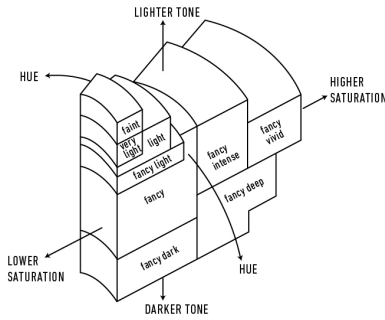

GIA NATURAL COLORED DIAMOND REPORT

January 15, 2025
 Report Type Grading Report
 GIA Report Number 2514077941
 Shape and Cutting Style Heart Modified Brilliant
 Measurements 5.53 x 6.56 x 3.57 mm

Carat Weight 1.01 carat
 Color Grade Fancy Intense Yellow
 Color Origin Natural
 Color Distribution Even
 Clarity Grade VS2
 Proportions:

Profile not to actual proportions

Polish Excellent
 Symmetry Very Good
 Fluorescence None
 Inscription(s): GIA 2514077941

ADDITIONAL INFORMATION

GIA COLORED DIAMOND SCALE

Illustration of GIA fancy color grade interrelationships

GIA CLARITY SCALE

FLAWLESS
INTERNALLY FLAWLESS
VVS ₁
VVS ₂
VS ₁
VS ₂
SI ₁
SI ₂
I ₁
I ₂
I ₃

CLARITY CHARACTERISTICS

KEY TO SYMBOLS*

- Crystal
- ◡ Indented Natural
- ◑ Cavity
- ~ Feather
- ☉ Cloud

* Red symbols denote internal characteristics (inclusions). Green or black symbols denote external characteristics (blemishes). Diagram is an approximate representation of the diamond, and symbols shown indicate type, position, and approximate size of clarity characteristics. All clarity characteristics may not be shown. Details of finish are not shown.