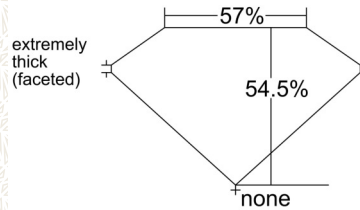

GIA NATURAL COLORED DIAMOND REPORT

January 15, 2025
 Report Type Grading Report
 GIA Report Number 2514077941
 Shape and Cutting Style Heart Modified Brilliant
 Measurements 5.53 x 6.56 x 3.57 mm

Carat Weight 1.01 carat
 Color Grade Fancy Intense Yellow
 Color Origin Natural
 Color Distribution Even
 Clarity Grade VS2
 Proportions:

Profile not to actual proportions

Polish Excellent
 Symmetry Very Good
 Fluorescence None
 Inscription(s): GIA 2514077941

ADDITIONAL INFORMATION

GIA COLORED DIAMOND SCALE

Illustration of GIA fancy color grade interrelationships

GIA CLARITY SCALE

FLAWLESS
INTERNALLY FLAWLESS
VVS ₁
VVS ₂
VS ₁
VS ₂
SI ₁
SI ₂
I ₁
I ₂
I ₃

CLARITY CHARACTERISTICS

KEY TO SYMBOLS*

- Crystal
- ◡ Indented Natural
- ◑ Cavity
- ~ Feather
- ☉ Cloud

* Red symbols denote internal characteristics (inclusions). Green or black symbols denote external characteristics (blemishes). Diagram is an approximate representation of the diamond, and symbols shown indicate type, position, and approximate size of clarity characteristics. All clarity characteristics may not be shown. Details of finish are not shown.