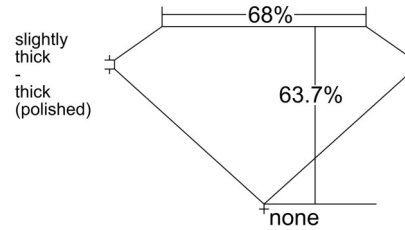

PROPORTIONS

Profile not to actual proportions