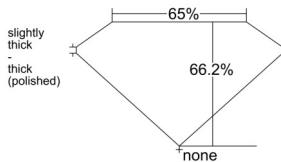

GIA®

FACSIMILE

GIA REPORT 2527873622

Verify this report at GIA.edu

GIA NATURAL DIAMOND DOSSIER®

July 21, 2025
GIA Report Number 2527873622
Shape and Cutting Style ..... Emerald Cut
Measurements ..... 5.97 x 4.26 x 2.82 mm

GRADING RESULTS

Carat Weight ..... 0.70 carat
Color Grade ..... G
Clarity Grade VS1

ADDITIONAL GRADING INFORMATION

Polish ..... Excellent
Symmetry ..... Very Good
Fluorescence ..... None
Clarity Characteristics ..... Crystal, Pinpoint
Inscription(s): GIA 2527873622

PROPORTIONS

Profile not to actual proportions

GRADING SCALES

GIA COLOR SCALE		GIA CLARITY SCALE			
COLORLESS	D	VERY VERY SLIGHTLY INCLUDED	FLAWLESS		
	E		INTERNALLY FLAWLESS		
	F	VERY SLIGHTLY INCLUDED	VVS₁		
	G		VVS₂		
	H		VS₁		
	NEAR COLORLESS	I	SLIGHTLY INCLUDED	VS₂	
		J		SI₁	
		FAINT	K	INCLUDED	SI₂
			L		I₁
			M		I₂
VERT LIGHT	N	LIGHT	I₃		
	O				
	P				
	Q				
	R