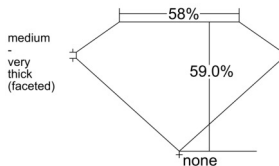

GIA®

FACSIMILE

GIA REPORT 2536438472

Verify this report at GIA.edu

GIA NATURAL DIAMOND DOSSIER®

September 17, 2025
GIA Report Number 2536438472
Shape and Cutting Style ..... Heart Brilliant
Measurements ..... 5.45 x 5.99 x 3.53 mm

GRADING RESULTS

Carat Weight ..... 0.70 carat
Color Grade ..... G
Clarity Grade VS2

ADDITIONAL GRADING INFORMATION

Polish ..... Very Good
Symmetry ..... Very Good
Fluorescence ..... Faint
Clarity Characteristics ..... Crystal
Inscription(s): GIA 2536438472

PROPORTIONS

Profile not to actual proportions

GRADING SCALES

GIA COLOR SCALE		GIA CLARITY SCALE	
COLORLESS	D	VERY VERY SLIGHTLY INCLUDED	FLAWLESS
	E		INTERNALLY FLAWLESS
	F		VVS₁
	G		VVS₂
	H		VS₁
	I		VS₂
	J		SI₁
	K		SI₂
	L		I₁
	M		I₂
NEAR COLORLESS	N	SLIGHTLY INCLUDED	I₃
	O		
	P		
	Q		
FAINT	R		
	S		
	T		
	U		
VERY LIGHT	V		
	W		
	X		
	Y		
LIGHT	Z