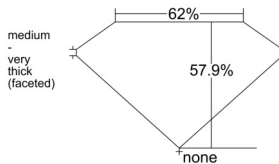

GIA®

FACSIMILE

GIA REPORT 2537433362

Verify this report at GIA.edu

GIA NATURAL DIAMOND DOSSIER®

September 16, 2025
GIA Report Number 2537433362
Shape and Cutting Style ..... Heart Brilliant
Measurements ..... 5.54 x 6.22 x 3.60 mm

GRADING RESULTS

Carat Weight ..... 0.70 carat
Color Grade ..... G
Clarity Grade VS2

ADDITIONAL GRADING INFORMATION

Polish ..... Excellent
Symmetry ..... Excellent
Fluorescence ..... Faint
Clarity Characteristics..... Crystal, Cloud, Feather
Inscription(s): GIA 2537433362

PROPORTIONS

Profile not to actual proportions

GRADING SCALES

GIA COLOR SCALE		GIA CLARITY SCALE	
COLORLESS	D	VERY VERY SLIGHTLY INCLUDED	FLAWLESS
	E		INTERNALLY FLAWLESS
	F		VVS₁
	G		VVS₂
	H		VS₁
	I		VS₂
	J		SI₁
	K		SI₂
	L		I₁
	M		I₂
NEAR COLORLESS	N	SLIGHTLY INCLUDED	I₃
	O		
	P		
	Q		
FAINT	R		
	S		
	T		
	U		
VERY LIGHT	V		
	W		
	X		
	Y		
LIGHT	Z