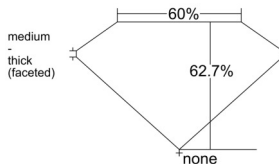

GIA®

FACSIMILE

GIA REPORT 2538530776

Verify this report at GIA.edu

GIA NATURAL DIAMOND DOSSIER®

September 23, 2025
GIA Report Number 2538530776
Shape and Cutting Style ..... Oval Brilliant
Measurements ..... 6.84 x 4.76 x 2.98 mm

GRADING RESULTS

Carat Weight ..... 0.60 carat
Color Grade ..... E
Clarity Grade VS1

ADDITIONAL GRADING INFORMATION

Polish ..... Excellent
Symmetry ..... Very Good
Fluorescence ..... None
Clarity Characteristics ..... Feather, Pinpoint
Inscription(s): GIA 2538530776

PROPORTIONS

Profile not to actual proportions

GRADING SCALES

GIA COLOR SCALE		GIA CLARITY SCALE			
COLORLESS	D	VERY VERY SLIGHTLY INCLUDED	FLAWLESS		
	E		INTERNALLY FLAWLESS		
	F	VERY SLIGHTLY INCLUDED	VS₁		
	G		VS₂		
	H		VS₁		
	NEAR COLORLESS	I	SLIGHTLY INCLUDED	VS₂	
		J		SI₁	
		FAINT	K	INCLUDED	SI₂
			L		I₁
			M		I₂
VERT LIGHT	N	INCLUDED	I₃		
	O				
	P				
	Q				
	R				
LIGHT	S				
	T				
	U				
	V				
	W				
	X				
	Y				
	Z