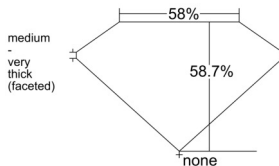

GIA®

FACSIMILE

GIA REPORT 2544098358

Verify this report at GIA.edu

GIA NATURAL DIAMOND DOSSIER®

November 26, 2025
GIA Report Number 2544098358
Shape and Cutting Style ..... Heart Brilliant
Measurements ..... 5.20 x 6.17 x 3.62 mm

GRADING RESULTS

Carat Weight ..... 0.70 carat
Color Grade ..... F
Clarity Grade VS2

ADDITIONAL GRADING INFORMATION

Polish ..... Very Good
Symmetry ..... Very Good
Fluorescence ..... None
Clarity Characteristics ..... Cloud, Feather
Inscription(s): GIA 2544098358

PROPORTIONS

Profile not to actual proportions

GRADING SCALES

GIA COLOR SCALE		GIA CLARITY SCALE			
COLORLESS	D	VERY VERY SLIGHTLY INCLUDED	FLAWLESS		
	E		INTERNALLY FLAWLESS		
	F		VVS₁		
	NEAR COLORLESS	G	VERY SLIGHTLY INCLUDED	VVS₂	
		H		VS₁	
		FANT	I	SLIGHTLY INCLUDED	VS₂
			J		SI₁
	LIGHT	K	INCLUDED	SI₂	
		L		I₁	
		M	NOT LISTED	I₂	
N		I₃			
O					
P					
Q					
R					
S					
T					
U					
V					
W					
X					
Y					
Z