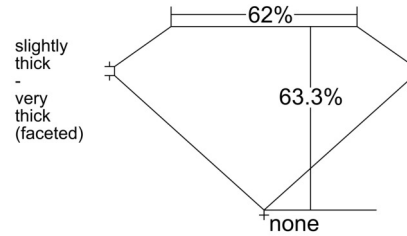

GIA NATURAL DIAMOND GRADING REPORT

March 26, 2026
 GIA Report Number 2546882352
 Shape and Cutting Style Oval Brilliant
 Measurements 8.09 x 5.44 x 3.44 mm

GRADING RESULTS

Carat Weight 1.01 carat
 Color Grade G
 Clarity Grade VS1

Profile not to actual proportions

CLARITY CHARACTERISTICS

KEY TO SYMBOLS*

- Feather
- Needle
- Pinpoint

* Red symbols denote internal characteristics (inclusions). Green or black symbols denote external characteristics (blemishes). Diagram is an approximate representation of the diamond, and symbols shown indicate type, position, and approximate size of clarity characteristics. All clarity characteristics may not be shown. Details of finish are not shown.