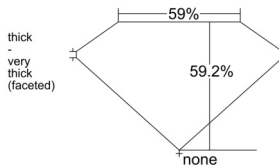

GIA®

FACSIMILE

GIA REPORT 2548585191

Verify this report at GIA.edu

GIA NATURAL DIAMOND DOSSIER®

February 05, 2026
GIA Report Number 2548585191
Shape and Cutting Style ..... Heart Brilliant
Measurements ..... 5.52 x 6.13 x 3.63 mm

GRADING RESULTS

Carat Weight ..... 0.70 carat
Color Grade ..... E
Clarity Grade VS2

ADDITIONAL GRADING INFORMATION

Polish ..... Excellent
Symmetry ..... Excellent
Fluorescence ..... Faint
Clarity Characteristics ..... Crystal
Inscription(s): GIA 2548585191

PROPORTIONS

Profile not to actual proportions

GRADING SCALES

GIA COLOR SCALE		GIA CLARITY SCALE			
COLORLESS	D	VERY VERY SLIGHTLY INCLUDED	FLAWLESS		
	E		INTERNALLY FLAWLESS		
	F	VERY SLIGHTLY INCLUDED	VVS₁		
	G		VVS₂		
	H		VS₁		
	NEAR COLORLESS	I	SLIGHTLY INCLUDED	VS₂	
		J		SI₁	
		FAINT	K	INCLUDED	SI₂
			L		I₁
			M		I₂
VERT LIGHT	N	LIGHT	I₃		
	O				
	P				
	Q				
	R				
	S				
	T