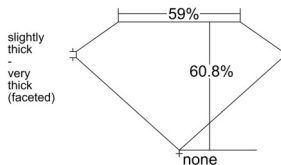

GIA®

FACSIMILE

GIA REPORT 2557268951

Verify this report at GIA.edu

GIA NATURAL DIAMOND DOSSIER®

May 16, 2026
GIA Report Number 2557268951
Shape and Cutting Style ..... Heart Brilliant
Measurements ..... 5.54 x 6.08 x 3.70 mm

GRADING RESULTS

Carat Weight ..... 0.70 carat
Color Grade ..... G
Clarity Grade VVS2

ADDITIONAL GRADING INFORMATION

Polish ..... Excellent
Symmetry ..... Excellent
Fluorescence ..... None
Clarity Characteristics ..... Feather, Pinpoint
Inscription(s): GIA 2557268951

PROPORTIONS

Profile not to actual proportions

GRADING SCALES

GIA COLOR SCALE		GIA CLARITY SCALE		
COLORLESS	D	VERY VERY SLIGHTLY INCLUDED	FLAWLESS	
	E		INTERNALLY FLAWLESS	
	F		VVS₁	
	G		VVS₂	
	NEAR COLORLESS	H	VERY SLIGHTLY INCLUDED	VS₁
		I		VS₂
		J	SLIGHTLY INCLUDED	S₁
		K		S₂
		L		I₁
		M		I₂
FAINT	N	INCLUDED	I₃	
	O			
	P			
	Q			
	R			
	S			
VERT LIGHT	T			
	U			
	V			
	W			
	X			
	Y			
LIGHT	Z