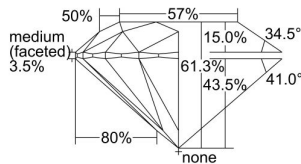

GIA®

FACSIMILE

GIA REPORT 3235326640

Verify this report at gia.edu

GIA DIAMOND DOSSIER®

July 27, 2016
GIA Report Number 3235326640
Shape and Cutting Style ..... Round Brilliant
Measurements ..... 4.17 - 4.19 x 2.56 mm

GRADING RESULTS

Carat Weight ..... 0.27 carat
Color Grade ..... E
Clarity Grade VS1
Cut Grade ..... Excellent

ADDITIONAL GRADING INFORMATION

Polish ..... Excellent
Symmetry ..... Excellent
Fluorescence ..... None
Clarity Characteristics ..... Feather
Inscription(s): GIA 3235326640

PROPORTIONS

Profile to actual proportions

GRADING SCALES

GIA COLOR SCALE	GIA CLARITY SCALE	GIA CUT SCALE	
D	FLAWLESS	EXCELLENT	
E	INTERNALLY FLAWLESS		
F		VVS₁	VERY GOOD
G	VVS₂		
H	VS₁	GOOD	
I	VS₂		
J	SI₁	FAIR	
K	SI₂		
L	I₁	POOR	
M			
N			
O	I₂		
P			
Q	I₃		
R			
S			
T			
U			
V			
W			
X			
Y			
Z