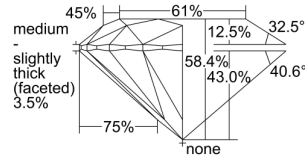

GIA®

FACSIMILE

GIA REPORT 3295245755

Verify this report at GIA.edu

GIA NATURAL DIAMOND DOSSIER®

May 28, 2018
GIA Report Number 3295245755
Shape and Cutting Style ..... Round Brilliant
Measurements ..... 4.00 - 4.02 x 2.34 mm

GRADING RESULTS

Carat Weight ..... 0.23 carat
Color Grade ..... D
Clarity Grade VS1
Cut Grade ..... Very Good

ADDITIONAL GRADING INFORMATION

Polish ..... Excellent
Symmetry ..... Very Good
Fluorescence ..... None
Clarity Characteristics..... Crystal, Cloud, Needle, Pinpoint
Inscription(s): GIA 3295245755

PROPORTIONS

Profile to actual proportions

GRADING SCALES

GIA COLOR SCALE	GIA CLARITY SCALE	GIA CUT SCALE	
D	FLAWLESS	EXCELLENT	
E	INTERNALLY FLAWLESS		
F		VVS₁	VERY GOOD
G	VVS₂		
H	VS₁	GOOD	
I	VS₂		
J	SI₁	FAIR	
K	SI₂		
L	I₁	POOR	
M	I₂		
N	I₃		
O