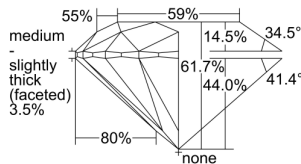

GIA®

FACSIMILE

GIA REPORT 3345622585

Verify this report at GIA.edu

GIA NATURAL DIAMOND DOSSIER®

January 16, 2020
GIA Report Number 3345622585
Shape and Cutting Style ..... Round Brilliant
Measurements ..... 4.06 - 4.08 x 2.51 mm

GRADING RESULTS

Carat Weight ..... 0.25 carat
Color Grade ..... E
Clarity Grade VS1
Cut Grade ..... Excellent

ADDITIONAL GRADING INFORMATION

Polish ..... Excellent
Symmetry ..... Excellent
Fluorescence ..... None
Clarity Characteristics ..... Cloud, Feather, Pinpoint
Inscription(s): GIA 3345622585

PROPORTIONS

Profile to actual proportions

GRADING SCALES

GIA COLOR SCALE	GIA CLARITY SCALE	GIA CUT SCALE	
D	FLAWLESS	EXCELLENT	
E	INTERNALLY FLAWLESS		
F		VVS₁	VERY GOOD
G	VVS₂		
H	VS₁	GOOD	
I	VS₂		
J	SI₁	FAIR	
K	SI₂		
L	I₁	POOR	
M	I₂		
N	I₃		
O			
P			
Q			
R			
S			
T			
U			
V			
W			
X			
Y			
Z