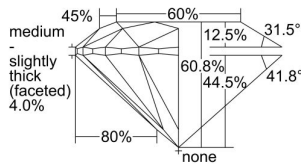

GIA®

FACSIMILE

GIA REPORT 3355944039

Verify this report at GIA.edu

GIA NATURAL DIAMOND DOSSIER®

September 08, 2020
GIA Report Number 3355944039
Shape and Cutting Style ..... Round Brilliant
Measurements ..... 3.96 - 3.98 x 2.41 mm

GRADING RESULTS

Carat Weight ..... 0.23 carat
Color Grade ..... E
Clarity Grade VS1
Cut Grade ..... Excellent

ADDITIONAL GRADING INFORMATION

Polish ..... Excellent
Symmetry ..... Excellent
Fluorescence ..... None
Clarity Characteristics ..... Cloud, Pinpoint
Inscription(s): GIA 3355944039

PROPORTIONS

Profile to actual proportions

GRADING SCALES

GIA COLOR SCALE	GIA CLARITY SCALE	GIA CUT SCALE	
D	FLAWLESS	EXCELLENT	
E	INTERNALLY FLAWLESS		
F		VVS₁	VERY GOOD
G	VVS₂		
H	VS₁	GOOD	
I	VS₂		
J	SI₁	FAIR	
K	SI₂		
L	I₁	POOR	
M			
N			
O	I₂		
P			
Q	I₃		
R			
S			
T			
U			
V			
W			
X			
Y			
Z