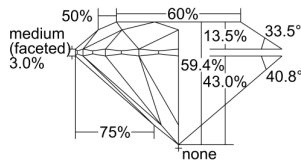

GIA®

FACSIMILE

GIA REPORT 3375827287

Verify this report at GIA.edu

GIA NATURAL DIAMOND DOSSIER®

March 02, 2021
GIA Report Number 3375827287
Shape and Cutting Style ..... Round Brilliant
Measurements ..... 4.15 - 4.16 x 2.47 mm

GRADING RESULTS

Carat Weight ..... 0.26 carat
Color Grade ..... E
Clarity Grade VS1
Cut Grade ..... Excellent

ADDITIONAL GRADING INFORMATION

Polish ..... Excellent
Symmetry ..... Excellent
Fluorescence ..... None
Clarity Characteristics ..... Crystal, Cloud, Needle
Inspection(s): GIA 3375827287

PROPORTIONS

Profile to actual proportions

GRADING SCALES

GIA COLOR SCALE	GIA CLARITY SCALE	GIA CUT SCALE	
D	FLAWLESS	EXCELLENT	
E	INTERNALLY FLAWLESS		
F		VVS₁	VERY GOOD
G	VVS₂		
H	VS₁	GOOD	
I	VS₂		
J	SI₁	FAIR	
K	SI₂		
L	I₁	POOR	
M			
N			
O	I₂		
P			
Q			
R	I₃		
S			
T			
U			
V			
W			
X			
Y			
Z