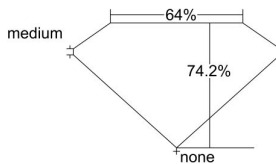

GIA®

FACSIMILE

GIA REPORT 3375905780

Verify this report at GIA.edu

GIA NATURAL DIAMOND DOSSIER®

March 31, 2021
GIA Report Number 3375905780
Shape and Cutting Style ..... **Cut-Cornered Rectangular Modified Brilliant**
Measurements ..... 5.74 x 4.95 x 3.67 mm

GRADING RESULTS

Carat Weight ..... 0.91 carat
Color Grade ..... E
Clarity Grade VS1

ADDITIONAL GRADING INFORMATION

Polish ..... Excellent
Symmetry ..... Very Good
Fluorescence ..... None
Clarity Characteristics ..... Cloud
Inscription(s): GIA 3375905780

PROPORTIONS

Profile not to actual proportions

GRADING SCALES

GIA COLOR SCALE		GIA CLARITY SCALE			
COLORLESS	D	VERY VERY SLIGHTLY INCLUDED	FLAWLESS		
	E		INTERNALLY FLAWLESS		
	F	VERY SLIGHTLY INCLUDED	VVS₁		
	G		VVS₂		
	H		VS₁		
	NEAR COLORLESS	I	SLIGHTLY INCLUDED	VS₂	
		J		SI₁	
		FAINT	K	INCLUDED	SI₂
			L		I₁
			M		I₂
VERT LIGHT	N	INCLUDED	I₃		
	O				
	P				
	Q				
	R				
	S				
	T				
LIGHT	U				
	V				
	W				
	X				
Y					
Z