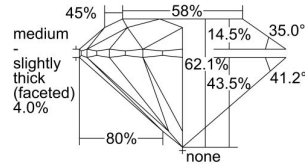

GIA®

FACSIMILE

GIA REPORT 3385992726

Verify this report at GIA.edu

GIA NATURAL DIAMOND DOSSIER®

June 09, 2021
GIA Report Number 3385992726
Shape and Cutting Style ..... Round Brilliant
Measurements ..... 3.91 - 3.94 x 2.44 mm

GRADING RESULTS

Carat Weight ..... 0.23 carat
Color Grade ..... D
Clarity Grade VS1
Cut Grade ..... Excellent

ADDITIONAL GRADING INFORMATION

Polish ..... Excellent
Symmetry ..... Excellent
Fluorescence ..... None
Clarity Characteristics..... Crystal, Cloud, Pinpoint
Inscription(s): GIA 3385992726

PROPORTIONS

Profile to actual proportions