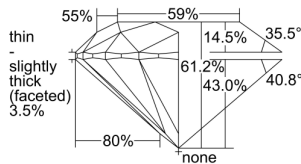

GIA®

FACSIMILE

GIA REPORT 3415023903

Verify this report at GIA.edu

GIA NATURAL DIAMOND DOSSIER®

November 01, 2021
GIA Report Number 3415023903
Shape and Cutting Style ..... Round Brilliant
Measurements ..... 5.69 - 5.75 x 3.50 mm

GRADING RESULTS

Carat Weight ..... 0.70 carat
Color Grade ..... D
Clarity Grade VS1
Cut Grade ..... Excellent

ADDITIONAL GRADING INFORMATION

Polish ..... Excellent
Symmetry ..... Very Good
Fluorescence ..... None
Clarity Characteristics..... Crystal, Cloud, Pinpoint
Inspection(s): GIA 3415023903

PROPORTIONS

Profile to actual proportions

GRADING SCALES

GIA COLOR SCALE	GIA CLARITY SCALE	GIA CUT SCALE	
D	FLAWLESS	EXCELLENT	
E	INTERNALLY FLAWLESS		
F		VVS₁	VERY GOOD
G	VVS₂		
H	VS₁	GOOD	
I	VS₂		
J	SI₁	FAIR	
K	SI₂		
L	I₁	POOR	
M			
N			
O	I₂		
P			
Q			
R	I₃		
S			
T			
U			
V			
W			
X			
Y			
Z