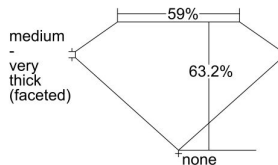

GIA®

FACSIMILE

GIA REPORT 3425149863

Verify this report at GIA.edu

GIA NATURAL DIAMOND DOSSIER®

January 31, 2022
GIA Report Number 3425149863
Shape and Cutting Style ..... Heart Brilliant
Measurements ..... 5.46 x 6.54 x 4.13 mm

GRADING RESULTS

Carat Weight ..... 0.90 carat
Color Grade ..... G
Clarity Grade VS1

ADDITIONAL GRADING INFORMATION

Polish ..... Excellent
Symmetry ..... Very Good
Fluorescence ..... None
Clarity Characteristics ..... Crystal, Needle, Cloud
Inscription(s): GIA 3425149863

PROPORTIONS

Profile not to actual proportions

GRADING SCALES

GIA COLOR SCALE		GIA CLARITY SCALE	
COLORLESS	D	VERY VERY SLIGHTLY INCLUDED	FLAWLESS
	E		INTERNALLY FLAWLESS
	F		VVS₁
	G		VVS₂
	H		VS₁
	I		VS₂
	J		SI₁
	K		SI₂
	L		I₁
	M		I₂
NEAR COLORLESS	N	SLIGHTLY INCLUDED	I₃
	O		
	P		
	Q		
FAINT	R		
	S		
	T		
	U		
VERT LIGHT	V		
	W		
	X		
	Y		
LIGHT	Z