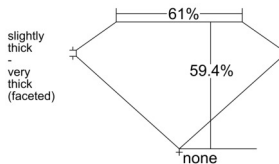

GIA®

FACSIMILE

GIA REPORT 3535781568

Verify this report at GIA.edu

GIA NATURAL DIAMOND DOSSIER®

October 24, 2025
GIA Report Number 3535781568
Shape and Cutting Style ..... Heart Brilliant
Measurements ..... 5.53 x 6.06 x 3.60 mm

GRADING RESULTS

Carat Weight ..... 0.70 carat
Color Grade ..... G
Clarity Grade VS1

ADDITIONAL GRADING INFORMATION

Polish ..... Excellent
Symmetry ..... Very Good
Fluorescence ..... None
Clarity Characteristics..... Crystal, Needle, Pinpoint
Inscription(s): GIA 3535781568

PROPORTIONS

Profile not to actual proportions

GRADING SCALES

GIA COLOR SCALE		GIA CLARITY SCALE		
COLORLESS	D	VERY VERY SLIGHTLY INCLUDED	FLAWLESS	
	E		INTERNALLY FLAWLESS	
	F		VS₁	
	G		VS₂	
	NEAR COLORLESS	H	VERY SLIGHTLY INCLUDED	VS₁
		I		VS₂
		J		SI₁
		K		SI₂
	FAINT	L	SLIGHTLY INCLUDED	I₁
		M		I₂
N		I₃		
O				
VERT LIGHT	P	INCLUDED		
	Q			
	R			
	S			
	T			
	U			
	V			
	W			
LIGHT	X			
	Z