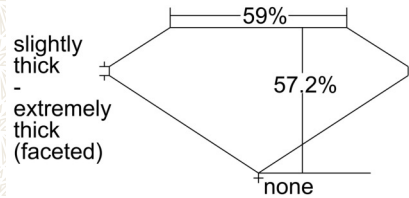

GIA NATURAL COLORED DIAMOND REPORT

November 21, 2024  
 Report Type ..... Grading Report  
 GIA Report Number ..... 5181662779  
 Shape and Cutting Style ..... Pear Modified Brilliant  
 Measurements ..... 10.16 x 5.93 x 3.39 mm

Carat Weight ..... 1.25 carat  
 Color Grade ..... Fancy Deep Brownish Greenish Yellow  
 Color Origin ..... Natural  
 Color Distribution ..... Even  
 Clarity Grade ..... SI2  
 Proportions:

Profile not to actual proportions

Polish ..... Good  
 Symmetry ..... Good  
 Fluorescence ..... None  
 Inscription(s): GIA 5181662779

Comments: Internal graining is not shown. Surface graining is not shown.

ADDITIONAL INFORMATION

GIA COLORED DIAMOND SCALE