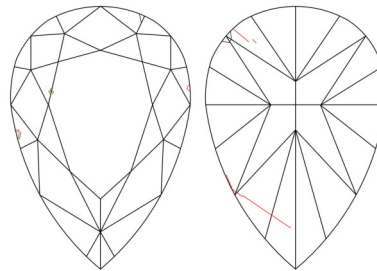

Carat Weight ..... 1.25 carat  
 Color Grade ..... Fancy Deep Brownish Greenish Yellow  
 Color Origin ..... Natural  
 Color Distribution ..... Even  
 Clarity Grade ..... SI2  
 Proportions:

Profile not to actual proportions

Polish ..... Good  
 Symmetry ..... Good  
 Fluorescence ..... None  
 Inscription(s): GIA 5181662779

Comments: Internal graining is not shown. Surface graining is not shown.

ADDITIONAL INFORMATION

GIA COLORED DIAMOND SCALE

Illustration of GIA fancy color grade interrelationships

GIA CLARITY SCALE

FLAWLESS
INTERNALLY FLAWLESS
VVS <sub>1</sub>
VVS <sub>2</sub>
VS <sub>1</sub>
VS <sub>2</sub>
SI <sub>1</sub>
SI <sub>2</sub>
I <sub>1</sub>
I <sub>2</sub>
I <sub>3</sub>

CLARITY CHARACTERISTICS

KEY TO SYMBOLS\*

- Feather
- Indented Natural
- Chip
- Extra Facet

\* Red symbols denote internal characteristics (inclusions). Green or black symbols denote external characteristics (blemishes). Diagram is an approximate representation of the diamond, and symbols shown indicate type, position, and approximate size of clarity characteristics. All clarity characteristics may not be shown. Details of finish are not shown.