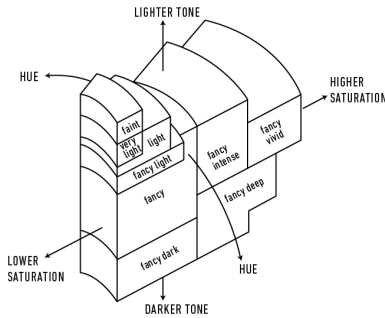

Carat Weight ..... 1.25 carat  
 Color Grade ..... Fancy Deep Brownish Greenish Yellow  
 Color Origin ..... Natural  
 Color Distribution ..... Even  
 Clarity Grade ..... SI2  
 Proportions:

Profile not to actual proportions

Polish ..... Good  
 Symmetry ..... Good  
 Fluorescence ..... None  
 Inscription(s): GIA 5181662779

Comments: Internal graining is not shown. Surface graining is not shown.

ADDITIONAL INFORMATION

GIA COLORED DIAMOND SCALE

Illustration of GIA fancy color grade interrelationships

GIA CLARITY SCALE

FLAWLESS
INTERNALLY FLAWLESS
VVS <sub>1</sub>
VVS <sub>2</sub>
VS <sub>1</sub>
VS <sub>2</sub>
SI <sub>1</sub>
SI <sub>2</sub>
I <sub>1</sub>
I <sub>2</sub>
I <sub>3</sub>

CLARITY CHARACTERISTICS

KEY TO SYMBOLS\*

- Feather
- Indented Natural
- Chip
- Extra Facet

\* Red symbols denote internal characteristics (inclusions). Green or black symbols denote external characteristics (blemishes). Diagram is an approximate representation of the diamond, and symbols shown indicate type, position, and approximate size of clarity characteristics. All clarity characteristics may not be shown. Details of finish are not shown.