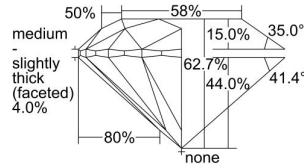

GIA®

FACSIMILE

GIA REPORT 5191384459

Verify this report at GIA.edu

GIA NATURAL DIAMOND DOSSIER®

May 18, 2018
GIA Report Number 5191384459
Shape and Cutting Style ..... Round Brilliant
Measurements ..... 4.72 - 4.75 x 2.97 mm

GRADING RESULTS

Carat Weight ..... 0.41 carat
Color Grade ..... G
Clarity Grade VS1
Cut Grade ..... Excellent

ADDITIONAL GRADING INFORMATION

Polish ..... Excellent
Symmetry ..... Excellent
Fluorescence ..... None
Clarity Characteristics..... Crystal, Needle, Cloud, Pinpoint
Inscription(s): GIA 5191384459

PROPORTIONS

Profile to actual proportions

GRADING SCALES

GIA COLOR SCALE	GIA CLARITY SCALE	GIA CUT SCALE	
D	FLAWLESS	EXCELLENT	
E	INTERNALLY FLAWLESS		
F		VVS₁	VERY GOOD
G	VVS₂		
H	VS₁	GOOD	
I	VS₂		
J	SI₁	FAIR	
K	SI₂		
L	I₁	POOR	
M	I₂		
N	I₃		
O			
P			
Q			
R			
S			
T			
U			
V			
W			
X			
Y			
Z