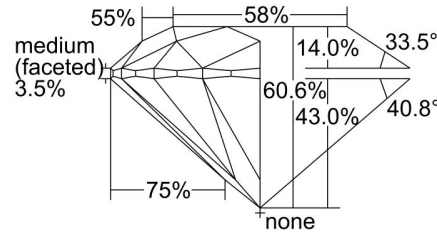

GIA NATURAL DIAMOND GRADING REPORT

 January 17, 2020
 GIA Report Number 5202845439
 Shape and Cutting Style Round Brilliant
 Measurements 11.57 - 11.65 x 7.04 mm

GRADING RESULTS

 Carat Weight 5.80 carat
 Color Grade H
 Clarity Grade VVS1
 Cut Grade Excellent

ADDITIONAL GRADING INFORMATION

 Polish Excellent
 Symmetry Excellent
 Fluorescence None

PROPORTIONS

Profile to actual proportions

CLARITY CHARACTERISTICS

KEY TO SYMBOLS*

-  Cloud
-  Pinpoint
-  Feather

* Red symbols denote internal characteristics (inclusions). Green or black symbols denote external characteristics (blemishes). Diagram is an approximate representation of the diamond, and symbols shown indicate type, position, and approximate size of clarity characteristics. All clarity characteristics may not be shown. Details of finish are not shown.