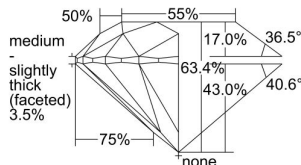

GIA®

FACSIMILE

GIA REPORT 5222099755

Verify this report at GIA.edu

GIA NATURAL DIAMOND DOSSIER®

October 26, 2021
GIA Report Number 5222099755
Shape and Cutting Style ..... Round Brilliant
Measurements ..... 5.57 - 5.64 x 3.56 mm

GRADING RESULTS

Carat Weight ..... 0.70 carat
Color Grade ..... G
Clarity Grade VS1
Cut Grade ..... Excellent

ADDITIONAL GRADING INFORMATION

Polish ..... Excellent
Symmetry ..... Very Good
Fluorescence ..... Faint
Clarity Characteristics ..... Crystal
Inscription(s): GIA 5222099755

PROPORTIONS

Profile to actual proportions

GRADING SCALES

GIA COLOR SCALE

COLOURESS	D
	E
	F
	G
	H
	I
	J
NEAR COLOURESS	K
	L
FAIN	M
	N
	O
	P
VERY LIGHT	Q
	R
	S
	T
	U
	V
	W
	X
	Y
LIGHT	Z

GIA CLARITY SCALE

VERY VERY SLIGHTLY INCLUDED	FLAWLESS
	INTERNALLY FLAWLESS
VERY SLIGHTLY INCLUDED	VVS₁
	VVS₂
SLIGHTLY INCLUDED	VS₁
	VS₂
INCLUDED	SI₁
	SI₂
	I₁
	I₂
	I₃

GIA CUT SCALE

EXCELLENT
VERY GOOD
GOOD
FAIR
POOR