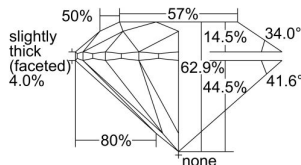

GIA®

FACSIMILE

GIA REPORT 5222187725

Verify this report at GIA.edu

GIA NATURAL DIAMOND DOSSIER®

December 15, 2021
GIA Report Number 5222187725
Shape and Cutting Style ..... Round Brilliant
Measurements ..... 5.23 - 5.27 x 3.30 mm

GRADING RESULTS

Carat Weight ..... 0.56 carat
Color Grade ..... F
Clarity Grade VVS2
Cut Grade ..... Excellent

ADDITIONAL GRADING INFORMATION

Polish ..... Excellent
Symmetry ..... Excellent
Fluorescence ..... Faint
Clarity Characteristics..... Cloud, Needle, Pinpoint
Inscription(s): GIA 5222187725

PROPORTIONS

Profile to actual proportions

GRADING SCALES

GIA COLOR SCALE

COLORED	D
	E
	F
	G
	H
	I
	J
NEAR COLORLESS	K
	L
	M
	N
	O
	P
	Q
	R
	S
	T
	U
	V
	W
	X
	Y
	Z

GIA CLARITY SCALE

FLAWLESS	INTERNAL FLAWLESS	
		FLAWLESS
VERY VERY SLIGHTLY INCLUDED	VVS₁	
	VVS₂	
VERY SLIGHTLY INCLUDED	VS₁	
	VS₂	
SLIGHTLY INCLUDED	SI₁	
	SI₂	
INCLUDED	I₁	
	I₂	
	I₃	

GIA CUT SCALE

EXCELLENT
VERY GOOD
GOOD
FAIR
POOR