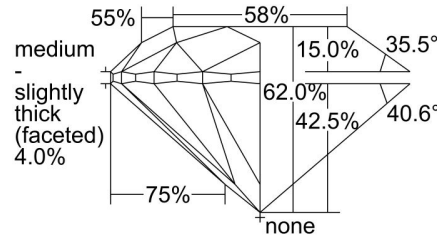

GIA NATURAL DIAMOND GRADING REPORT

June 10, 2022
GIA Report Number 5222487252
Shape and Cutting Style ..... Round Brilliant
Measurements ..... 6.49 - 6.53 x 4.03 mm

GRADING RESULTS

Carat Weight ..... 1.07 carat
Color Grade ..... H
Clarity Grade VVS2
Cut Grade ..... Excellent

ADDITIONAL GRADING INFORMATION

Polish ..... Excellent
Symmetry ..... Excellent
Fluorescence ..... None
Inscription(s): GIA 5222487252
Comments: Additional clouds are not shown.

PROPORTIONS

Profile to actual proportions