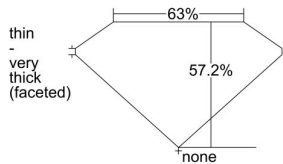

GIA®

FACSIMILE

GIA REPORT 5231088069

Verify this report at GIA.edu

GIA NATURAL DIAMOND DOSSIER®

October 06, 2023
GIA Report Number 5231088069
Shape and Cutting Style ..... Marquise Brilliant
Measurements ..... 9.69 x 4.84 x 2.77 mm

GRADING RESULTS

Carat Weight ..... 0.74 carat
Color Grade ..... D
Clarity Grade SI2

ADDITIONAL GRADING INFORMATION

Polish ..... Very Good
Symmetry ..... Good
Fluorescence ..... Faint
Clarity Characteristics ..... Crystal
Inscription(s): GIA 5231088069

PROPORTIONS

Profile not to actual proportions

GRADING SCALES

GIA COLOR SCALE		GIA CLARITY SCALE			
COLORLESS	D	VERY VERY SLIGHTLY INCLUDED	FLAWLESS		
	E		INTERNALLY FLAWLESS		
	F	VERY SLIGHTLY INCLUDED	VVS₁		
	G		VVS₂		
	H		VS₁		
	NEAR COLORLESS	I	SLIGHTLY INCLUDED	VS₂	
		J		SI₁	
		FAINT	K	INCLUDED	SI₂
			L		I₁
	M		I₂		
VERT LIGHT	N		INCLUDED	I₃	
	O				
	P				
	Q				
	R				
	S				
LIGHT	T				
	U				
	V				
	W				
X					
Y					
Z