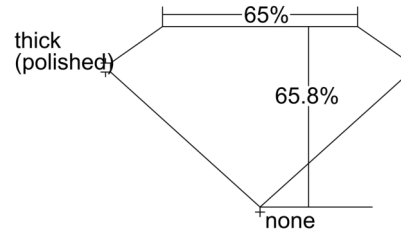

PROPORTIONS

Profile not to actual proportions