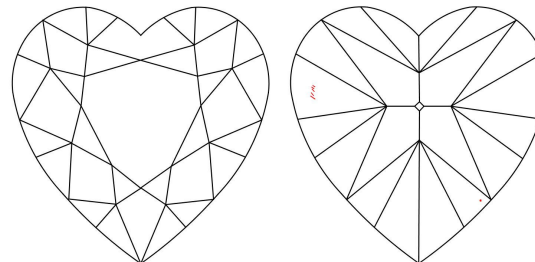

GIA NATURAL COLORED DIAMOND REPORT

June 10, 2024
 Report Type Grading Report
 GIA Report Number 5234308641
 Shape and Cutting Style Heart Modified Brilliant
 Measurements 6.70 x 8.03 x 3.63 mm

Carat Weight 1.50 carat
 Color Grade Fancy Light Yellow
 Color Origin Natural
 Color Distribution Even
 Clarity Grade VS1
 Proportions:

Profile not to actual proportions

Polish Excellent
 Symmetry Very Good
 Fluorescence Faint
 Inscription(s): GIA 5234308641

ADDITIONAL INFORMATION

CLARITY CHARACTERISTICS

KEY TO SYMBOLS*

-  Feather
-  Pinpoint

* Red symbols denote internal characteristics (inclusions). Green or black symbols denote external characteristics (blemishes). Diagram is an approximate representation of the diamond, and symbols shown indicate type, position, and approximate size of clarity characteristics. All clarity characteristics may not be shown. Details of finish are not shown.