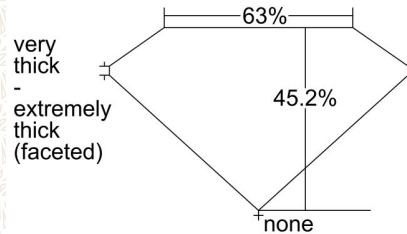

GIA NATURAL COLORED DIAMOND REPORT

June 10, 2024
 Report Type Grading Report
 GIA Report Number 5234308641
 Shape and Cutting Style Heart Modified Brilliant
 Measurements 6.70 x 8.03 x 3.63 mm

Carat Weight 1.50 carat
 Color Grade Fancy Light Yellow
 Color Origin Natural
 Color Distribution Even
 Clarity Grade VS1
 Proportions:

Profile not to actual proportions

Polish Excellent
 Symmetry Very Good
 Fluorescence Faint
 Inscription(s): GIA 5234308641

ADDITIONAL INFORMATION

CLARITY CHARACTERISTICS

KEY TO SYMBOLS*

-  Feather
-  Pinpoint

* Red symbols denote internal characteristics (inclusions). Green or black symbols denote external characteristics (blemishes). Diagram is an approximate representation of the diamond, and symbols shown indicate type, position, and approximate size of clarity characteristics. All clarity characteristics may not be shown. Details of finish are not shown.