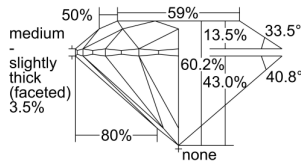

GIA®

FACSIMILE

GIA REPORT 5273941333

Verify this report at GIA.edu

GIA NATURAL DIAMOND DOSSIER®

January 24, 2018
GIA Report Number 5273941333
Shape and Cutting Style ..... Round Brilliant
Measurements ..... 3.96 - 3.98 x 2.39 mm

GRADING RESULTS

Carat Weight ..... 0.23 carat
Color Grade ..... E
Clarity Grade VS1
Cut Grade ..... Excellent

ADDITIONAL GRADING INFORMATION

Polish ..... Excellent
Symmetry ..... Excellent
Fluorescence ..... None
Clarity Characteristics ..... Cloud
Inscription(s): GIA 5273941333

PROPORTIONS

Profile to actual proportions

GRADING SCALES

GIA COLOR SCALE	GIA CLARITY SCALE	GIA CUT SCALE	
D	FLAWLESS	EXCELLENT	
E	INTERNALLY FLAWLESS		
F		VVS₁	VERY GOOD
G	VVS₂		
H	VS₁	GOOD	
I	VS₂		
J	SI₁	FAIR	
K	SI₂		
L	I₁	POOR	
M			
N			
O	I₂		
P			
Q			
R	I₃		
S			
T			
U			
V			
W			
X			
Y			
Z