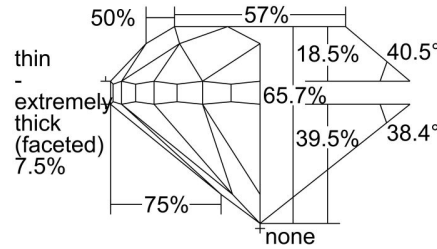

GIA NATURAL DIAMOND GRADING REPORT

November 23, 2023

GIA Report Number 5316174056

Shape and Cutting Style Round Brilliant

Measurements 6.00 - 6.12 x 3.98 mm

GRADING RESULTS

Carat Weight 1.00 carat

Color Grade I

Clarity Grade VS1

Cut Grade Fair

ADDITIONAL GRADING INFORMATION

Polish Very Good

Symmetry Good

Fluorescence None

Inscription(s): GIA 5316174056

Comments: Clouds, pinpoints and surface graining are not shown.

PROPORTIONS

Profile to actual proportions

CLARITY CHARACTERISTICS

KEY TO SYMBOLS*

-  Feather
-  Extra Facet
-  Needle
-  Indented Natural
-  Natural

* Red symbols denote internal characteristics (inclusions). Green or black symbols denote external characteristics (blemishes). Diagram is an approximate representation of the diamond, and symbols shown indicate type, position, and approximate size of clarity characteristics. All clarity characteristics may not be shown. Details of finish are not shown.