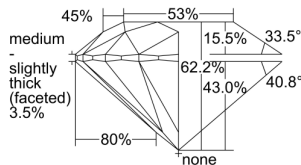

GIA®

FACSIMILE

GIA REPORT 5316946971

Verify this report at GIA.edu

GIA NATURAL DIAMOND DOSSIER®

February 11, 2019
GIA Report Number 5316946971
Shape and Cutting Style ..... Round Brilliant
Measurements ..... 3.93 - 3.94 x 2.45 mm

GRADING RESULTS

Carat Weight ..... 0.23 carat
Color Grade ..... D
Clarity Grade VS1
Cut Grade ..... Excellent

ADDITIONAL GRADING INFORMATION

Polish ..... Excellent
Symmetry ..... Excellent
Fluorescence ..... None
Clarity Characteristics ..... Crystal, Pinpoint
Inscription(s): GIA 5316946971

PROPORTIONS

Profile to actual proportions

GRADING SCALES

GIA COLOR SCALE	GIA CLARITY SCALE	GIA CUT SCALE	
D	FLAWLESS	EXCELLENT	
E	INTERNALLY FLAWLESS		
F		VVS₁	VERY GOOD
G	VVS₂		
H	VS₁	GOOD	
I	VS₂		
J	SI₁	FAIR	
K	SI₂		
L	I₁	POOR	
M	I₂		
N	I₃		
O			
P			
Q			
R			
S			
T			
U			
V			
W			
X			
Y			
Z