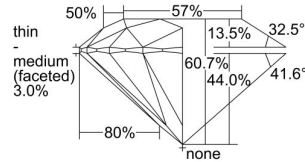

GIA®

FACSIMILE

GIA REPORT 5336492641

Verify this report at GIA.edu

GIA NATURAL DIAMOND DOSSIER®

August 13, 2019
GIA Report Number 5336492641
Shape and Cutting Style ..... Round Brilliant
Measurements ..... 3.76 - 3.79 x 2.29 mm

GRADING RESULTS

Carat Weight ..... 0.19 carat
Color Grade ..... F
Clarity Grade VVS2
Cut Grade ..... Excellent

ADDITIONAL GRADING INFORMATION

Polish ..... Excellent
Symmetry ..... Excellent
Fluorescence ..... None
Clarity Characteristics..... Needle, Cloud, Pinpoint, Feather
Inscription(s): GIA 5336492641

PROPORTIONS

Profile to actual proportions

GRADING SCALES

GIA COLOR SCALE	GIA CLARITY SCALE	GIA CUT SCALE	
D	FLAWLESS	EXCELLENT	
E	INTERNALLY FLAWLESS		
F		VVS₁	VERY GOOD
G	VVS₂		
H	VS₁	GOOD	
I	VS₂		
J	SI₁	FAIR	
K	SI₂		
L	I₁	POOR	
M			
N			
O	I₂		
P			
Q			
R	I₃		
S			
T			
U			
V			
W			
X			
Y			
Z