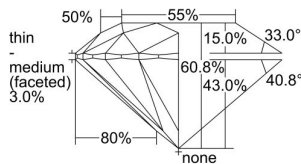

GIA®

FACSIMILE

GIA REPORT 5343213571

Verify this report at GIA.edu

GIA NATURAL DIAMOND DOSSIER®

December 04, 2019
GIA Report Number 5343213571
Shape and Cutting Style ..... Round Brilliant
Measurements ..... 4.02 - 4.04 x 2.45 mm

GRADING RESULTS

Carat Weight ..... 0.24 carat
Color Grade ..... F
Clarity Grade VS1
Cut Grade ..... Excellent

ADDITIONAL GRADING INFORMATION

Polish ..... Excellent
Symmetry ..... Excellent
Fluorescence ..... Faint
Clarity Characteristics..... Crystal, Feather, Pinpoint
Inscription(s): GIA 5343213571

PROPORTIONS

Profile to actual proportions

GRADING SCALES

GIA COLOR SCALE	GIA CLARITY SCALE	GIA CUT SCALE	
COLOREDLESS D	FLAWLESS	EXCELLENT	
E	INTERNALLY FLAWLESS		
F		VVS₁	VERY GOOD
G	VVS₂		
H	VS₁	GOOD	
I	VS₂		
J	SI₁	FAIR	
K	SI₂		
L	I₁	POOR	
M	I₂		
N	I₃		
O			
P			
Q			
R			
S			
T			
U			
V			
W			
X			
Y			
Z