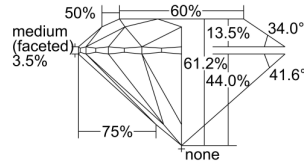

GIA®

FACSIMILE

GIA REPORT 5366965283

Verify this report at GIA.edu

GIA NATURAL DIAMOND DOSSIER®

December 16, 2020
GIA Report Number 5366965283
Shape and Cutting Style ..... Round Brilliant
Measurements ..... 3.94 - 3.96 x 2.42 mm

GRADING RESULTS

Carat Weight ..... 0.23 carat
Color Grade ..... F
Clarity Grade VS1
Cut Grade ..... Excellent

ADDITIONAL GRADING INFORMATION

Polish ..... Excellent
Symmetry ..... Excellent
Fluorescence ..... None
Clarity Characteristics ..... Feather, Pinpoint
Inscription(s): GIA 5366965283

PROPORTIONS

Profile to actual proportions

GRADING SCALES

GIA COLOR SCALE	GIA CLARITY SCALE	GIA CUT SCALE	
D	FLAWLESS	EXCELLENT	
E	INTERNALLY FLAWLESS		
F		VVS₁	VERY GOOD
G	VVS₂		
H	VS₁	GOOD	
I	VS₂		
J	SI₁	FAIR	
K	SI₂		
L	I₁	POOR	
M	I₂		
N	I₃		
O			
P			
Q			
R			
S			
T			
U			
V			
W			
X			
Y			
Z