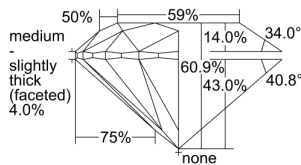

GIA®

FACSIMILE

GIA REPORT 5373581626

Verify this report at GIA.edu

GIA NATURAL DIAMOND DOSSIER®

March 03, 2021
GIA Report Number 5373581626
Shape and Cutting Style ..... Round Brilliant
Measurements ..... 4.03 - 4.05 x 2.46 mm

GRADING RESULTS

Carat Weight ..... 0.24 carat
Color Grade ..... E
Clarity Grade VS1
Cut Grade ..... Excellent

ADDITIONAL GRADING INFORMATION

Polish ..... Excellent
Symmetry ..... Excellent
Fluorescence ..... None
Clarity Characteristics ..... Cloud, Feather, Pinpoint
Inscription(s): GIA 5373581626

PROPORTIONS

Profile to actual proportions

GRADING SCALES

GIA COLOR SCALE

COLORLESS	D
	E
	F
	G
	H
	I
	J
NEAR COLORLESS	K
	L
	M
	N
	O
	P
	Q
	R
	S
	T
	U
	V
	W
	X
	Y
LIGHT	Z

GIA CLARITY SCALE

FLAWLESS	VERY VERY SLIGHTLY INCLUDED	VS₁	VS₂	VS₁	VS₂	SI₁	SI₂	I₁	I₂	I₃		
											FLAWLESS	INTERNALLY FLAWLESS

GIA CUT SCALE

EXCELLENT
VERY GOOD
GOOD
FAIR
POOR