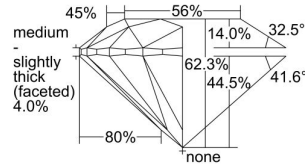

GIA®

FACSIMILE

GIA REPORT 5386448286

Verify this report at GIA.edu

GIA NATURAL DIAMOND DOSSIER®

April 29, 2021
GIA Report Number 5386448286
Shape and Cutting Style ..... Round Brilliant
Measurements ..... 3.94 - 3.97 x 2.47 mm

GRADING RESULTS

Carat Weight ..... 0.23 carat
Color Grade ..... E
Clarity Grade VVS1
Cut Grade ..... Excellent

ADDITIONAL GRADING INFORMATION

Polish ..... Excellent
Symmetry ..... Excellent
Fluorescence ..... None
Clarity Characteristics ..... Pinpoint
Inscription(s): GIA 5386448286

PROPORTIONS

Profile to actual proportions