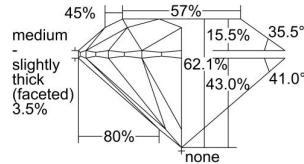

GIA®

FACSIMILE

GIA REPORT 5396929173

Verify this report at GIA.edu

GIA NATURAL DIAMOND DOSSIER®

August 16, 2021
GIA Report Number 5396929173
Shape and Cutting Style ..... Round Brilliant
Measurements ..... 3.94 - 3.97 x 2.46 mm

GRADING RESULTS

Carat Weight ..... 0.23 carat
Color Grade ..... E
Clarity Grade VS1
Cut Grade ..... Excellent

ADDITIONAL GRADING INFORMATION

Polish ..... Excellent
Symmetry ..... Excellent
Fluorescence ..... None
Clarity Characteristics ..... Cloud, Pinpoint
Inscription(s): GIA 5396929173

PROPORTIONS

Profile to actual proportions

GRADING SCALES

GIA COLOR SCALE

COLORLESS	D
	E
	F
	G
	H
	I
	J
NEAR COLORLESS	K
	L
Faint	M
	N
	O
	P
Very Light	Q
	R
	S
	T
	U
	V
Light	W
	X
	Y
	Z

GIA CLARITY SCALE

FLAWLESS	VERY VERY SLIGHTLY INCLUDED	VS₁	VS₂	VS₁	VS₂	SL₁	SL₂	I₁	I₂	I₃		
											FLAWLESS	INTERNALLY FLAWLESS

GIA CUT SCALE

EXCELLENT
VERY GOOD
GOOD
FAIR
POOR