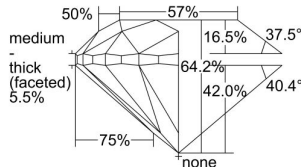

GIA®

FACSIMILE

GIA REPORT 5403467720

Verify this report at GIA.edu

GIA NATURAL DIAMOND DOSSIER®

September 26, 2021
GIA Report Number 5403467720
Shape and Cutting Style ..... Round Brilliant
Measurements ..... 5.60 - 5.67 x 3.62 mm

GRADING RESULTS

Carat Weight ..... 0.74 carat
Color Grade ..... E
Clarity Grade S11
Cut Grade ..... Very Good

ADDITIONAL GRADING INFORMATION

Polish ..... Excellent
Symmetry ..... Very Good
Fluorescence ..... None
Clarity Characteristics ..... Cloud
Inscription(s): GIA 5403467720

PROPORTIONS

Profile to actual proportions

GRADING SCALES

GIA COLOR SCALE	GIA CLARITY SCALE	GIA CUT SCALE	
D	FLAWLESS	EXCELLENT	
E	INTERNALLY FLAWLESS		
F		VVS₁	VERY GOOD
G	VVS₂		
H	VS₁	GOOD	
I	VS₂		
J	S1₁	FAIR	
K	S1₂		
L	I₁	POOR	
M	I₂		
N	I₃		
O			
P			
Q			
R			
S			
T			
U			
V			
W			
X			
Y			
Z