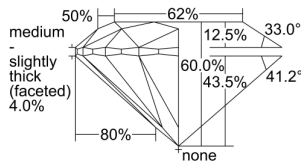

GIA®

FACSIMILE

GIA REPORT

5406338641

Verify this report at GIA.edu

GIA NATURAL DIAMOND DOSSIER®

September 16, 2021
GIA Report Number 5406338641
Shape and Cutting Style ..... Round Brilliant
Measurements ..... 3.96 - 3.97 x 2.38 mm

GRADING RESULTS

Carat Weight ..... 0.23 carat
Color Grade ..... D
Clarity Grade VVS2
Cut Grade ..... Excellent

ADDITIONAL GRADING INFORMATION

Polish ..... Excellent
Symmetry ..... Excellent
Fluorescence ..... None
Clarity Characteristics ..... Pinpoint, Cloud
Inscription(s): GIA 5406338641

PROPORTIONS

Profile to actual proportions

GRADING SCALES

GIA COLOR SCALE

COLORLESS	D
	E
	F
	G
	H
	I
	J
NEAR COLORLESS	K
	L
FAINT	M
	N
	O
	P
	R
	S
	T
	U
	V
	W
	X
	Y
LIGHT	Z

GIA CLARITY SCALE

VERY VERY SLIGHTLY INCLUDED	FLAWLESS
	INTERNALLY FLAWLESS
VERY SLIGHTLY INCLUDED	VVS₁
	VVS₂
SLIGHTLY INCLUDED	VS₁
	VS₂
INCLUDED	SI₁
	SI₂
	I₁
	I₂
	I₃

GIA CUT SCALE

EXCELLENT
VERY GOOD
GOOD
FAIR
POOR