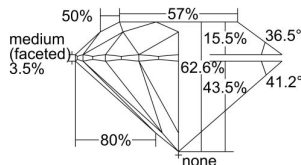

GIA®

FACSIMILE

GIA REPORT 5433835914

Verify this report at GIA.edu

GIA NATURAL DIAMOND DOSSIER®

July 13, 2022
GIA Report Number 5433835914
Shape and Cutting Style ..... Round Brilliant
Measurements ..... 3.98 - 4.00 x 2.50 mm

GRADING RESULTS

Carat Weight ..... 0.24 carat
Color Grade ..... E
Clarity Grade VVS1
Cut Grade ..... Excellent

ADDITIONAL GRADING INFORMATION

Polish ..... Excellent
Symmetry ..... Excellent
Fluorescence ..... None
Clarity Characteristics ..... Pinpoint
Inscription(s): GIA 5433835914

PROPORTIONS

Profile to actual proportions

GRADING SCALES

GIA COLOR SCALE	GIA CLARITY SCALE	GIA CUT SCALE	
D	FLAWLESS	EXCELLENT	
E	INTERNALLY FLAWLESS		
F		VVS₁	VERY GOOD
G	VVS₂		
H	VS₁	GOOD	
I	VS₂		
J	SI₁	FAIR	
K	SI₂		
L	I₁	POOR	
M			I₂
N	I₃		
O			
P			
Q			
R			
S			
T			
U			
V			
W			
X			
Y			
Z