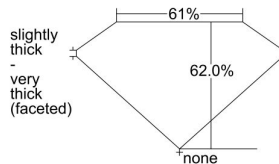

GIA®

FACSIMILE

GIA REPORT

5443474828

Verify this report at GIA.edu

GIA NATURAL DIAMOND DOSSIER®

August 24, 2022
GIA Report Number 5443474828
Shape and Cutting Style ..... Pear Brilliant
Measurements ..... 7.54 x 5.01 x 3.11 mm

GRADING RESULTS

Carat Weight ..... 0.70 carat
Color Grade ..... D
Clarity Grade VS1

ADDITIONAL GRADING INFORMATION

Polish ..... Excellent
Symmetry ..... Excellent
Fluorescence ..... None
Clarity Characteristics ..... Cloud, Crystal, Pinpoint
Inscription(s): GIA 5443474828

PROPORTIONS

Profile not to actual proportions

GRADING SCALES

GIA COLOR SCALE		GIA CLARITY SCALE		
COLORLESS	D	VERY VERY SLIGHTLY INCLUDED	FLAWLESS	
	E		INTERNALLY FLAWLESS	
	F		VS₁	
	G		VS₂	
	H		VS₁	
	I		VS₂	
	NEAR COLORLESS	J	SLIGHTLY INCLUDED	SI₁
		K		SI₂
		L		I₁
		M		I₂
N		I₃		
O				
FAINT	P	INCLUDED		
	Q			
	R			
	S			
	T			
	U			
VERT LIGHT	V			
	W			
	X			
	Y			
LIGHT	Z