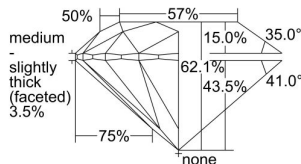

GIA®

FACSIMILE

GIA REPORT

5446135116

Verify this report at GIA.edu

GIA NATURAL DIAMOND DOSSIER®

July 22, 2022
GIA Report Number 5446135116
Shape and Cutting Style ..... Round Brilliant
Measurements ..... 5.71 - 5.73 x 3.55 mm

GRADING RESULTS

Carat Weight ..... 0.71 carat
Color Grade ..... F
Clarity Grade VS1
Cut Grade ..... Excellent

ADDITIONAL GRADING INFORMATION

Polish ..... Excellent
Symmetry ..... Excellent
Fluorescence ..... Medium Blue
Clarity Characteristics ..... Feather, Pinpoint
Inscription(s): GIA 5446135116

PROPORTIONS

Profile to actual proportions

GRADING SCALES

GIA COLOR SCALE

COLORLESS	D
	E
	F
	G
	H
	I
	J
NEAR COLORLESS	K
	L
Faint	M
	N
	O
	P
	Q
	R
	S
	T
	U
	V
	W
	X
	Y
Light	Z

GIA CLARITY SCALE

FLAWLESS	VERY VERY SLIGHTLY INCLUDED	VS₁	VS₂	VS₁	VS₂	SI₁	SI₂	I₁	I₂	I₃		
											FLAWLESS	INTERNALLY FLAWLESS

GIA CUT SCALE

EXCELLENT
VERY GOOD
GOOD
FAIR
POOR