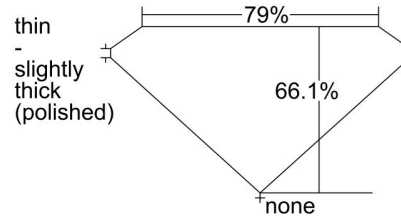

**GIA NATURAL DIAMOND GRADING REPORT**

 July 31, 2022  
 GIA Report Number ..... 5446194837  
 Shape and Cutting Style ..... **Square Modified Brilliant**  
 Measurements ..... 8.63 x 8.53 x 5.64 mm

**GRADING RESULTS**

 Carat Weight ..... 3.14 carat  
 Color Grade ..... **G**  
 Clarity Grade ..... **S11**
**ADDITIONAL GRADING INFORMATION**

 Polish ..... **Very Good**  
 Symmetry ..... **Good**  
 Fluorescence ..... **None**
**Comments:** Additional clouds are not shown. Pinpoints are not shown.

**PROPORTIONS**

Profile not to actual proportions

**CLARITY CHARACTERISTICS**

**KEY TO SYMBOLS\***

-  Cloud
-  Crystal
-  Feather
-  Cavity
-  Needle
-  Indented Natural
-  Natural
-  Extra Facet

\* Red symbols denote internal characteristics (inclusions). Green or black symbols denote external characteristics (blemishes). Diagram is an approximate representation of the diamond, and symbols shown indicate type, position, and approximate size of clarity characteristics. All clarity characteristics may not be shown. Details of finish are not shown.