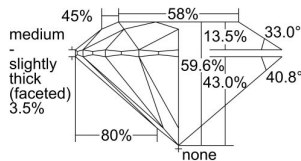

GIA®

FACSIMILE

GIA REPORT 5466258920

Verify this report at GIA.edu

GIA NATURAL DIAMOND DOSSIER®

April 09, 2023
GIA Report Number 5466258920
Shape and Cutting Style ..... Round Brilliant
Measurements ..... 5.26 - 5.29 x 3.15 mm

GRADING RESULTS

Carat Weight ..... 0.53 carat
Color Grade ..... F
Clarity Grade VS1
Cut Grade ..... Excellent

ADDITIONAL GRADING INFORMATION

Polish ..... Excellent
Symmetry ..... Excellent
Fluorescence ..... None
Clarity Characteristics ..... Cloud, Feather, Pinpoint
Inscription(s): GIA 5466258920

PROPORTIONS

Profile to actual proportions

GRADING SCALES

GIA COLOR SCALE	GIA CLARITY SCALE	GIA CUT SCALE	
D	FLAWLESS	EXCELLENT	
E	INTERNALLY FLAWLESS		
F		VVS₁	VERY GOOD
G	VVS₂		
H	VS₁	GOOD	
I	VS₂		
J	SI₁	FAIR	
K	SI₂		
L	I₁	POOR	
M			
N			
O	I₂		
P			
Q			
R	I₃		
S			
T			
U			
V			
W			
X			
Y			
Z