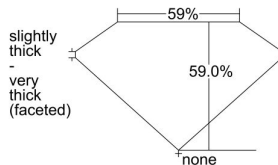

GIA®

FACSIMILE

GIA REPORT 5473662468

Verify this report at GIA.edu

GIA NATURAL DIAMOND DOSSIER®

September 27, 2023
GIA Report Number 5473662468
Shape and Cutting Style ..... Heart Brilliant
Measurements ..... 5.38 x 6.23 x 3.67 mm

GRADING RESULTS

Carat Weight ..... 0.71 carat
Color Grade ..... G
Clarity Grade VVS2

ADDITIONAL GRADING INFORMATION

Polish ..... Excellent
Symmetry ..... Excellent
Fluorescence ..... None
Clarity Characteristics ..... Cloud, Pinpoint
Inscription(s): GIA 5473662468

PROPORTIONS

Profile not to actual proportions

GRADING SCALES

GIA COLOR SCALE		GIA CLARITY SCALE			
COLORLESS	D	VERY VERY SLIGHTLY INCLUDED	FLAWLESS		
	E		INTERNALLY FLAWLESS		
	F	VERY SLIGHTLY INCLUDED	VVS₁		
	G		VVS₂		
	H		VS₁		
	NEAR COLORLESS	I	SLIGHTLY INCLUDED	VS₂	
		J		SI₁	
		FAINT	K	INCLUDED	SI₂
			L		I₁
			M		I₂
VERY LIGHT			N	INCLUDED	I₃
			O		
			P		
	Q				
LIGHT	R				
	S				
	T				
	U				
	V				
	Z