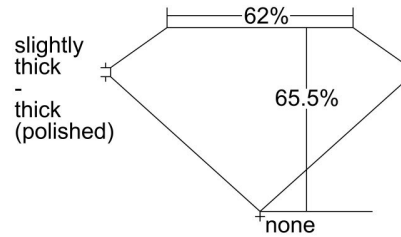

GIA NATURAL DIAMOND GRADING REPORT

July 17, 2024
GIA Report Number 5496951784
Shape and Cutting Style Square Emerald Cut
Measurements 6.43 x 6.32 x 4.14 mm

GRADING RESULTS

Carat Weight 1.50 carat
Color Grade K
Clarity Grade VS2

ADDITIONAL GRADING INFORMATION

Polish Excellent
Symmetry Very Good
Fluorescence None
Inscription(s): GIA 5496951784

Comments: Additional clouds are not shown. Pinpoints are not shown.

PROPORTIONS

Profile not to actual proportions

CLARITY CHARACTERISTICS

KEY TO SYMBOLS*

- Cloud
- Crystal
- Feather
- Needle

* Red symbols denote internal characteristics (inclusions). Green or black symbols denote external characteristics (blemishes). Diagram is an approximate representation of the diamond, and symbols shown indicate type, position, and approximate size of clarity characteristics. All clarity characteristics may not be shown. Details of finish are not shown.