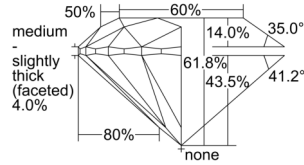

GIA®

FACSIMILE

GIA REPORT 5503699091

Verify this report at GIA.edu

GIA NATURAL DIAMOND DOSSIER®

October 18, 2024
GIA Report Number 5503699091
Shape and Cutting Style ..... Round Brilliant
Measurements ..... 5.04 - 5.08 x 3.13 mm

GRADING RESULTS

Carat Weight ..... 0.50 carat
Color Grade ..... E
Clarity Grade VS2
Cut Grade ..... Excellent

ADDITIONAL GRADING INFORMATION

Polish ..... Excellent
Symmetry ..... Excellent
Fluorescence ..... None
Clarity Characteristics ..... Cloud, Crystal
Inscription(s): GIA 5503699091

PROPORTIONS

Profile to actual proportions

GRADING SCALES

GIA COLOR SCALE	GIA CLARITY SCALE	GIA CUT SCALE	
D	FLAWLESS	EXCELLENT	
E	INTERNALLY FLAWLESS		
F		VVS₁	VERY GOOD
G	VVS₂		
H	VS₁	GOOD	
I	VS₂		
J	SI₁	FAIR	
K	SI₂		
L	I₁	POOR	
M	I₂		
N	I₃		
O			
P			
Q			
R			
S			
T			
U			
V			
W			
X			
Y			
Z